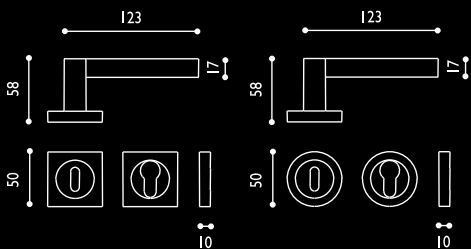

SERIE **ARCHIMEDE**

Finitura raffigurata:
Cromo lucido + Cromo satinato
Finishing in the picture:
Polished chrome + Satined chrome