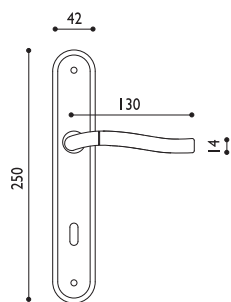

 Ottone lucido Polished brass	 Ottone lucido + Ottone satinato Polished brass + Satined brass	 Cromo satinato Satined chrome	 Cromo lucido + Cromo satinato Polished chrome + Satined chrome	Conf. Pz.
Maniglia con placca \varnothing 8 x 90 Door handle with plate \varnothing 8 x 90	COD. 74 OL 105	COD. 74 LS 105	COD. 74 CS 105	COD. 74 CC 105	1
Maniglia con placca \varnothing 8 x 85 yale Door handle with plate \varnothing 8 x 85	COD. 74 OL 123	COD. 74 LS 123	COD. 74 CS 123	COD. 74 CC 123	1
Maniglia con placca \varnothing 8 x 70 Door handle with plate \varnothing 8 x 70	COD. 74 OL 102	COD. 74 LS 102	COD. 74 CS 102	COD. 74 CC 102	1
Maniglia con rosetta e bocchetta Door handle with rosette and key hole	COD. 74 OL 201	COD. 74 LS 201	COD. 74 CS 201	COD. 74 CC 201	1
Maniglia con rosetta e bocchetta yale Door handle with rosette and key hole yale	COD. 74 OL 202	COD. 74 LS 202	COD. 74 CS 202	COD. 74 CC 202	1
Cremonese EZ Window handle EZ	COD. 74 OL 302	COD. 74 LS 302	COD. 74 CS 302	COD. 74 CC 302	2
Cremonese EZ+7 Window handle EZ+7	COD. 74 OL 304	COD. 74 LS 304	COD. 74 CS 304	COD. 74 CC 304	2
Martellina \varnothing 7 Window handle \varnothing 7	COD. 74 OL 322	COD. 74 LS 322	COD. 74 CS 322	COD. 74 CC 322	2
Maniglia per finestra DK \varnothing 7 x 40 Window handle DK \varnothing 7 x 40	COD. 74 OL 357	COD. 74 LS 357	COD. 74 CS 357	COD. 74 CC 357	2

Materiale: ottone

Material: brass

20

Finitura raffigurata:
Cromo lucido + Cromo satinato
Finishing in the picture:
Polished chrome + Satined chrome