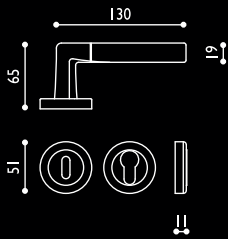

 Ottone lucido Polished brass	 Ottone lucido + Ottone satinato Polished brass + Satined brass	 Cromo satinato Satined chrome	 Cromo lucido + Cromo satinato Polished chrome + Satined chrome	Conf. Pz.
Maniglia con placca \varnothing 8 x 90 Door handle with plate \varnothing 8 x 90	COD. 74 OL 105	COD. 74 LS 105	COD. 74 CS 105	COD. 74 CC 105	1
Maniglia con placca \varnothing 8 x 85 yale Door handle with plate \varnothing 8 x 85	COD. 74 OL 123	COD. 74 LS 123	COD. 74 CS 123	COD. 74 CC 123	1
Maniglia con placca \varnothing 8 x 70 Door handle with plate \varnothing 8 x 70	COD. 74 OL 102	COD. 74 LS 102	COD. 74 CS 102	COD. 74 CC 102	1
Maniglia con rosetta e bocchetta Door handle with rosette and key hole	COD. 74 OL 201	COD. 74 LS 201	COD. 74 CS 201	COD. 74 CC 201	1
Maniglia con rosetta e bocchetta yale Door handle with rosette and key hole yale	COD. 74 OL 202	COD. 74 LS 202	COD. 74 CS 202	COD. 74 CC 202	1
Cremonese EZ Window handle EZ	COD. 74 OL 302	COD. 74 LS 302	COD. 74 CS 302	COD. 74 CC 302	2
Cremonese EZ+7 Window handle EZ+7	COD. 74 OL 304	COD. 74 LS 304	COD. 74 CS 304	COD. 74 CC 304	2
Martellina \varnothing 7 Window handle \varnothing 7	COD. 74 OL 322	COD. 74 LS 322	COD. 74 CS 322	COD. 74 CC 322	2
Maniglia per finestra DK \varnothing 7 x 40 Window handle DK \varnothing 7 x 40	COD. 74 OL 357	COD. 74 LS 357	COD. 74 CS 357	COD. 74 CC 357	2

Altre finiture disponibili: Ottone satinato (COD. OS), Ottone graffiato (COD. OG), Cromo lucido (COD. CL)

Available finishings: Satined brass (COD. OS), Scratched brass (COD. OG), Polished chrome (COD. CL)

Materiale: ottone

Material: brass

20

Finitura raffigurata:
Cromo lucido + Cromo satinato
Finishing in the picture:
Polished chrome + Satined chrome