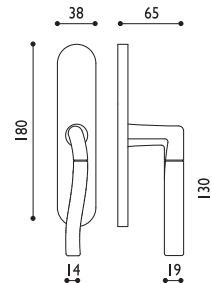

 Ottone lucido Polished brass	 Ottone lucido + Ottone satinato Polished brass + Satined brass	 Cromo satinato Satined chrome	 Cromo lucido + Cromo satinato Polished chrome + Satined chrome	Conf. Pz.
Maniglia con placca \varnothing 8 x 90 Door handle with plate \varnothing 8 x 90	COD. 74 OL 105	COD. 74 LS 105	COD. 74 CS 105	COD. 74 CC 105	1
Maniglia con placca \varnothing 8 x 85 yale Door handle with plate \varnothing 8 x 85	COD. 74 OL 123	COD. 74 LS 123	COD. 74 CS 123	COD. 74 CC 123	1
Maniglia con placca \varnothing 8 x 70 Door handle with plate \varnothing 8 x 70	COD. 74 OL 102	COD. 74 LS 102	COD. 74 CS 102	COD. 74 CC 102	1
Maniglia con rosetta e bocchetta Door handle with rosette and key hole	COD. 74 OL 201	COD. 74 LS 201	COD. 74 CS 201	COD. 74 CC 201	1
Maniglia con rosetta e bocchetta yale Door handle with rosette and key hole yale	COD. 74 OL 202	COD. 74 LS 202	COD. 74 CS 202	COD. 74 CC 202	1
Cremonese EZ Window handle EZ	COD. 74 OL 302	COD. 74 LS 302	COD. 74 CS 302	COD. 74 CC 302	2
Cremonese EZ+7 Window handle EZ+7	COD. 74 OL 304	COD. 74 LS 304	COD. 74 CS 304	COD. 74 CC 304	2
Martellina \varnothing 7 Window handle \varnothing 7	COD. 74 OL 322	COD. 74 LS 322	COD. 74 CS 322	COD. 74 CC 322	2
Maniglia per finestra DK \varnothing 7 x 40 Window handle DK \varnothing 7 x 40	COD. 74 OL 357	COD. 74 LS 357	COD. 74 CS 357	COD. 74 CC 357	2

Materiale: ottone

Material: brass

20

Finitura raffigurata:
Cromo lucido + Cromo satinato
Finishing in the picture:
Polished chrome + Satined chrome