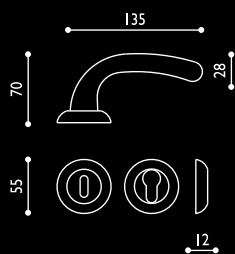

SERIE **DANDY**

Finiture raffigurate:
Cromo satinato, Ottone ramato satinato opaco
Finishings in the pictures:
Satined chrome, Mat satined copper brass