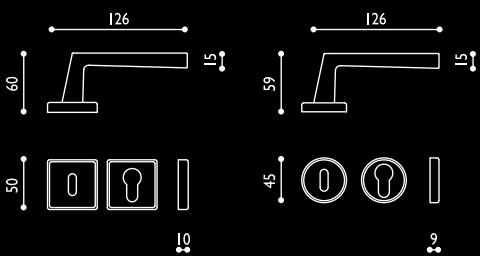

Finitura raffigurata:
Cromo satinato
Finishing in the picture:
Satined chrome