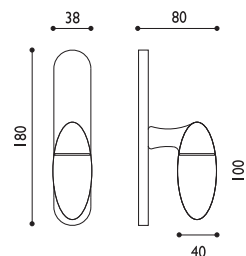

Ottone lucido + Ottone satinato
Polished brass + Satined brass

Cromo lucido + Cromo satinato
Polished chrome + Satined chrome

Conf.
Pz.

Maniglia con rosetta e bocchetta Door handle with rosette and key hole	COD. II LS 201	COD. II CC 201	1
Maniglia con rosetta e bocchetta yale Door handle with rosette and key hole yale	COD. II LS 202	COD. II CC 202	1
Cremonese EZ Window handle EZ	COD. II LS 302	COD. II CC 302	2
Cremonese EZ+7 Window handle EZ+7	COD. II LS 304	COD. II CC 304	2
Martellina $\varnothing$ 7 Window handle $\varnothing$ 7	COD. II LS 322	COD. II CC 322	2
Maniglia per finestra DK $\varnothing$ 7 x 40 Window handle DK $\varnothing$ 7 x 40	COD. II LS 357	COD. II CC 357	2

Materiale: ottone

Material: brass