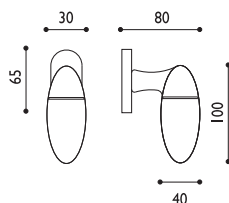

Ottone lucido + Ottone satinato
Polished brass + Satined brass

Cromo lucido + Cromo satinato
Polished chrome + Satined chrome

Conf.
Pz.

Maniglia con rosetta e bocchetta Door handle with rosette and key hole	COD. II LS 201	COD. II CC 201	1
Maniglia con rosetta e bocchetta yale Door handle with rosette and key hole yale	COD. II LS 202	COD. II CC 202	1
Cremonese EZ Window handle EZ	COD. II LS 302	COD. II CC 302	2
Cremonese EZ+7 Window handle EZ+7	COD. II LS 304	COD. II CC 304	2
Martellina $\varnothing$ 7 Window handle $\varnothing$ 7	COD. II LS 322	COD. II CC 322	2
Maniglia per finestra DK $\varnothing$ 7 x 40 Window handle DK $\varnothing$ 7 x 40	COD. II LS 357	COD. II CC 357	2

Materiale: ottone

Material: brass