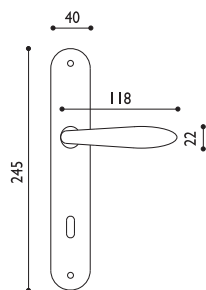

Ottone lucido

Polished brass

Ottone lucido +
Ottone satinato
Polished brass +
Satined brass

Cromo satinato

Satined chrome

Cromo lucido +
Cromo satinato
Polished chrome +
Satined chrome

Conf.
Pz.

	COD. 19 OL 105	COD. 19 LS 105	COD. 19 CS 105	COD. 19 CC 105	1
Maniglia con placca \varnothing 8 x 90					
Door handle with plate \varnothing 8 x 90					
Maniglia con placca \varnothing 8 x 85 yale	COD. 19 OL 123	COD. 19 LS 123	COD. 19 CS 123	COD. 19 CC 123	1
Door handle with plate \varnothing 8 x 85					
Maniglia con placca \varnothing 8 x 70	COD. 19 OL 102	COD. 19 LS 102	COD. 19 CS 102	COD. 19 CC 102	1
Door handle with plate \varnothing 8 x 70					
Maniglia con rosetta e bocchetta	COD. 19 OL 201	COD. 19 LS 201	COD. 19 CS 201	COD. 19 CC 201	1
Door handle with rosette and key hole					
Maniglia con rosetta e bocchetta yale	COD. 19 OL 202	COD. 19 LS 202	COD. 19 CS 202	COD. 19 CC 202	1
Door handle with rosette and key hole yale					
Cremonese EZ	COD. 19 OL 301	COD. 19 LS 301	COD. 19 CS 301	COD. 19 CC 301	2
Window handle EZ					
Cremonese EZ+7	COD. 19 OL 303	COD. 19 LS 303	COD. 19 CS 303	COD. 19 CC 303	2
Window handle EZ+7					
Martellina \varnothing 7	COD. 19 OL 321	COD. 19 LS 321	COD. 19 CS 321	COD. 19 CC 321	2
Window handle \varnothing 7					
Maniglia per finestra DK \varnothing 7 x 40	COD. 19 OL 357	COD. 19 LS 357	COD. 19 CS 357	COD. 19 CC 357	2
Window handle DK \varnothing 7 x 40					

Altre finiture disponibili: Ottone satinato (COD. OS), Cromo lucido (COD. CL)

Available finishings: Satined brass (COD. OS), Polished chrome (COD. CL)

Materiale: ottone

Material: brass

54

Finitura raffigurata:
Ottone lucido
Finishing in the picture:
Polished brass