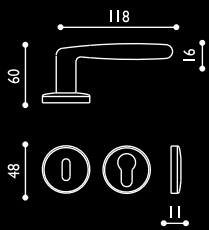

Ottone lucido

Polished brass

Ottone lucido +
Ottone satinato
Polished brass +
Satined brass

Cromo satinato

Satined chrome

Cromo lucido +
Cromo satinato
Polished chrome +
Satined chrome

Conf.
Pz.

	COD. 19 OL 105	COD. 19 LS 105	COD. 19 CS 105	COD. 19 CC 105	1
Maniglia con placca \varnothing 8 x 90					
Door handle with plate \varnothing 8 x 90					
Maniglia con placca \varnothing 8 x 85 yale	COD. 19 OL 123	COD. 19 LS 123	COD. 19 CS 123	COD. 19 CC 123	1
Door handle with plate \varnothing 8 x 85					
Maniglia con placca \varnothing 8 x 70	COD. 19 OL 102	COD. 19 LS 102	COD. 19 CS 102	COD. 19 CC 102	1
Door handle with plate \varnothing 8 x 70					
Maniglia con rosetta e bocchetta	COD. 19 OL 201	COD. 19 LS 201	COD. 19 CS 201	COD. 19 CC 201	1
Door handle with rosette and key hole					
Maniglia con rosetta e bocchetta yale	COD. 19 OL 202	COD. 19 LS 202	COD. 19 CS 202	COD. 19 CC 202	1
Door handle with rosette and key hole yale					
Cremonese EZ	COD. 19 OL 301	COD. 19 LS 301	COD. 19 CS 301	COD. 19 CC 301	2
Window handle EZ					
Cremonese EZ+7	COD. 19 OL 303	COD. 19 LS 303	COD. 19 CS 303	COD. 19 CC 303	2
Window handle EZ+7					
Martellina \varnothing 7	COD. 19 OL 321	COD. 19 LS 321	COD. 19 CS 321	COD. 19 CC 321	2
Window handle \varnothing 7					
Maniglia per finestra DK \varnothing 7 x 40	COD. 19 OL 357	COD. 19 LS 357	COD. 19 CS 357	COD. 19 CC 357	2
Window handle DK \varnothing 7 x 40					

Altre finiture disponibili: Ottone satinato (COD. OS), Cromo lucido (COD. CL)

Available finishings: Satined brass (COD. OS), Polished chrome (COD. CL)

Materiale: ottone

Material: brass

54

Finitura raffigurata:
Ottone lucido
Finishing in the picture:
Polished brass