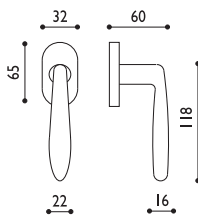

Ottone lucido

Polished brass

Ottone lucido +
Ottone satinato
Polished brass +
Satined brass

Cromo satinato

Satined chrome

Cromo lucido +
Cromo satinato
Polished chrome +
Satined chrome

Conf.
Pz.

	COD. 19 OL 105	COD. 19 LS 105	COD. 19 CS 105	COD. 19 CC 105	1
Maniglia con placca \varnothing 8 x 90					
Door handle with plate \varnothing 8 x 90					
Maniglia con placca \varnothing 8 x 85 yale	COD. 19 OL 123	COD. 19 LS 123	COD. 19 CS 123	COD. 19 CC 123	1
Door handle with plate \varnothing 8 x 85					
Maniglia con placca \varnothing 8 x 70	COD. 19 OL 102	COD. 19 LS 102	COD. 19 CS 102	COD. 19 CC 102	1
Door handle with plate \varnothing 8 x 70					
Maniglia con rosetta e bocchetta	COD. 19 OL 201	COD. 19 LS 201	COD. 19 CS 201	COD. 19 CC 201	1
Door handle with rosette and key hole					
Maniglia con rosetta e bocchetta yale	COD. 19 OL 202	COD. 19 LS 202	COD. 19 CS 202	COD. 19 CC 202	1
Door handle with rosette and key hole yale					
Cremonese EZ	COD. 19 OL 301	COD. 19 LS 301	COD. 19 CS 301	COD. 19 CC 301	2
Window handle EZ					
Cremonese EZ+7	COD. 19 OL 303	COD. 19 LS 303	COD. 19 CS 303	COD. 19 CC 303	2
Window handle EZ+7					
Martellina \varnothing 7	COD. 19 OL 321	COD. 19 LS 321	COD. 19 CS 321	COD. 19 CC 321	2
Window handle \varnothing 7					
Maniglia per finestra DK \varnothing 7 x 40	COD. 19 OL 357	COD. 19 LS 357	COD. 19 CS 357	COD. 19 CC 357	2
Window handle DK \varnothing 7 x 40					

Altre finiture disponibili: Ottone satinato (COD. OS), Cromo lucido (COD. CL)

Available finishings: Satined brass (COD. OS), Polished chrome (COD. CL)

Materiale: ottone

Material: brass

54

Finitura raffigurata:
Ottone lucido
Finishing in the picture:
Polished brass