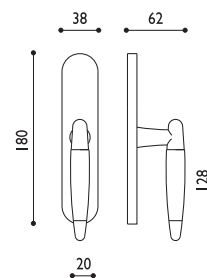

Ottone lucido + Ottone satinato
Polished brass + Satined brass

Cromo lucido + Cromo satinato
Polished chrome + Satined chrome

Conf.
Pz.

Maniglia con placca $\varnothing$ 8 x 90 Door handle with plate $\varnothing$ 8 x 90	COD. 31 LS 105	COD. 31 CC 105	1
Maniglia con placca $\varnothing$ 8 x 85 yale Door handle with plate $\varnothing$ 8 x 85	COD. 31 LS 123	COD. 31 CC 123	1
Maniglia con placca $\varnothing$ 8 x 70 Door handle with plate $\varnothing$ 8 x 70	COD. 31 LS 102	COD. 31 CC 102	1
Maniglia con rosetta e bocchetta Door handle with rosette and key hole	COD. 31 LS 201	COD. 31 CC 201	1
Maniglia con rosetta e bocchetta yale Door handle with rosette and key hole yale	COD. 31 LS 202	COD. 31 CC 202	1
Cremonese EZ Window handle EZ	COD. 31 LS 302	COD. 31 CC 302	2
Cremonese EZ+7 Window handle EZ+7	COD. 31 LS 304	COD. 31 CC 304	2
Martellina $\varnothing$ 7 Window handle $\varnothing$ 7	COD. 31 LS 322	COD. 31 CC 322	2
Maniglia per finestra DK $\varnothing$ 7 x 40 Window handle DK $\varnothing$ 7 x 40	COD. 31 LS 357	COD. 31 CC 357	2

Altre finiture disponibili: Ottone lucido (COD. OL), Cromo satinato (COD. CS), Cromo lucido (COD. CL)

Available finishings: Polished brass (COD. OL), Satined chrome (COD. CS), Polished chrome (COD. CL)

Materiale: ottone

Material: brass

42