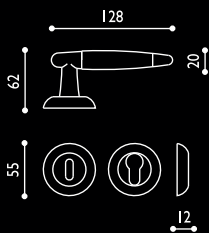

SERIE **STARLET**

Finitura raffigurata:
Cromo lucido + Cromo satinato
Finishing in the picture:
Polished chrome + Satined chrome