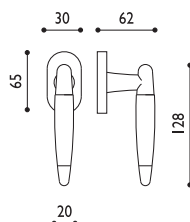

Ottone lucido + Ottone satinato
Polished brass + Satined brass

Cromo lucido + Cromo satinato
Polished chrome + Satined chrome

Conf.
Pz.

Maniglia con placca $\varnothing$ 8 x 90 Door handle with plate $\varnothing$ 8 x 90	COD. 31 LS 105	COD. 31 CC 105	1
Maniglia con placca $\varnothing$ 8 x 85 yale Door handle with plate $\varnothing$ 8 x 85	COD. 31 LS 123	COD. 31 CC 123	1
Maniglia con placca $\varnothing$ 8 x 70 Door handle with plate $\varnothing$ 8 x 70	COD. 31 LS 102	COD. 31 CC 102	1
Maniglia con rosetta e bocchetta Door handle with rosette and key hole	COD. 31 LS 201	COD. 31 CC 201	1
Maniglia con rosetta e bocchetta yale Door handle with rosette and key hole yale	COD. 31 LS 202	COD. 31 CC 202	1
Cremonese EZ Window handle EZ	COD. 31 LS 302	COD. 31 CC 302	2
Cremonese EZ+7 Window handle EZ+7	COD. 31 LS 304	COD. 31 CC 304	2
Martellina $\varnothing$ 7 Window handle $\varnothing$ 7	COD. 31 LS 322	COD. 31 CC 322	2
Maniglia per finestra DK $\varnothing$ 7 x 40 Window handle DK $\varnothing$ 7 x 40	COD. 31 LS 357	COD. 31 CC 357	2

Altre finiture disponibili: Ottone lucido (COD. OL), Cromo satinato (COD. CS), Cromo lucido (COD. CL)

Available finishings: Polished brass (COD. OL), Satined chrome (COD. CS), Polished chrome (COD. CL)

Materiale: ottone

Material: brass

42