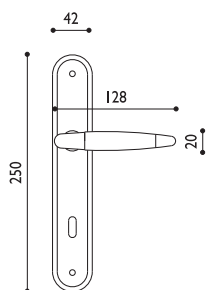

Ottone lucido + Ottone satinato
Polished brass + Satined brass

Cromo lucido + Cromo satinato
Polished chrome + Satined chrome

Conf.
Pz.

Maniglia con placca $\varnothing$ 8 x 90 Door handle with plate $\varnothing$ 8 x 90	COD. 31 LS 105	COD. 31 CC 105	1
Maniglia con placca $\varnothing$ 8 x 85 yale Door handle with plate $\varnothing$ 8 x 85	COD. 31 LS 123	COD. 31 CC 123	1
Maniglia con placca $\varnothing$ 8 x 70 Door handle with plate $\varnothing$ 8 x 70	COD. 31 LS 102	COD. 31 CC 102	1
Maniglia con rosetta e bocchetta Door handle with rosette and key hole	COD. 31 LS 201	COD. 31 CC 201	1
Maniglia con rosetta e bocchetta yale Door handle with rosette and key hole yale	COD. 31 LS 202	COD. 31 CC 202	1
Cremonese EZ Window handle EZ	COD. 31 LS 302	COD. 31 CC 302	2
Cremonese EZ+7 Window handle EZ+7	COD. 31 LS 304	COD. 31 CC 304	2
Martellina $\varnothing$ 7 Window handle $\varnothing$ 7	COD. 31 LS 322	COD. 31 CC 322	2
Maniglia per finestra DK $\varnothing$ 7 x 40 Window handle DK $\varnothing$ 7 x 40	COD. 31 LS 357	COD. 31 CC 357	2

Altre finiture disponibili: Ottone lucido (COD. OL), Cromo satinato (COD. CS), Cromo lucido (COD. CL)

Available finishings: Polished brass (COD. OL), Satined chrome (COD. CS), Polished chrome (COD. CL)

Materiale: ottone

Material: brass

42