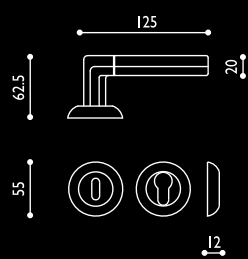

Ottone lucido + Ottone satinato
Polished brass + Satined brass

Cromo lucido + Cromo satinato
Polished chrome + Satined chrome

Conf.
Pz.

Maniglia con placca \varnothing 8 x 90 Door handle with plate \varnothing 8 x 90	COD.71 LS 105	COD.71 CC 105	1
Maniglia con placca \varnothing 8 x 85 yale Door handle with plate \varnothing 8 x 85	COD.71 LS 123	COD.71 CC 123	1
Maniglia con placca \varnothing 8 x 70 Door handle with plate \varnothing 8 x 70	COD.71 LS 102	COD.71 CC 102	1
Maniglia con rosetta e bocchetta Door handle with rosette and key hole	COD.71 LS 201	COD.71 CC 201	1
Maniglia con rosetta e bocchetta yale Door handle with rosette and key hole yale	COD.71 LS 202	COD.71 CC 202	1
Cremonese EZ Window handle EZ	COD.71 LS 302	COD.71 CC 302	2
Cremonese EZ+7 Window handle EZ+7	COD.71 LS 304	COD.71 CC 304	2
Martellina \varnothing 7 Window handle \varnothing 7	COD.71 LS 322	COD.71 CC 322	2
Maniglia per finestra DK \varnothing 7 x 40 Window handle DK \varnothing 7 x 40	COD.71 LS 357	COD.71 CC 357	2

Materiale: ottone

Material: brass

14

Finitura raffigurata:
Ottone lucido + Ottone satinato
Finishing in the picture:
Polished brass + Satined brass