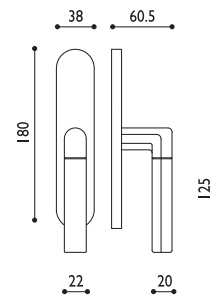

Ottone lucido + Ottone satinato
Polished brass + Satined brass

Cromo lucido + Cromo satinato
Polished chrome + Satined chrome

Conf.
Pz.

Maniglia con placca $\varnothing$ 8 x 90 Door handle with plate $\varnothing$ 8 x 90	COD.71 LS 105	COD.71 CC 105	1
Maniglia con placca $\varnothing$ 8 x 85 yale Door handle with plate $\varnothing$ 8 x 85	COD.71 LS 123	COD.71 CC 123	1
Maniglia con placca $\varnothing$ 8 x 70 Door handle with plate $\varnothing$ 8 x 70	COD.71 LS 102	COD.71 CC 102	1
Maniglia con rosetta e bocchetta Door handle with rosette and key hole	COD.71 LS 201	COD.71 CC 201	1
Maniglia con rosetta e bocchetta yale Door handle with rosette and key hole yale	COD.71 LS 202	COD.71 CC 202	1
Cremonese EZ Window handle EZ	COD.71 LS 302	COD.71 CC 302	2
Cremonese EZ+7 Window handle EZ+7	COD.71 LS 304	COD.71 CC 304	2
Martellina $\varnothing$ 7 Window handle $\varnothing$ 7	COD.71 LS 322	COD.71 CC 322	2
Maniglia per finestra DK $\varnothing$ 7 x 40 Window handle DK $\varnothing$ 7 x 40	COD.71 LS 357	COD.71 CC 357	2

Materiale: ottone

Material: brass

14