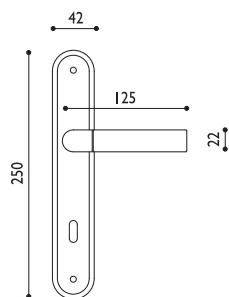

Ottone lucido + Ottone satinato
Polished brass + Satined brass

Cromo lucido + Cromo satinato
Polished chrome + Satined chrome

Conf.
Pz.

Maniglia con placca \varnothing 8 x 90 Door handle with plate \varnothing 8 x 90	COD.71 LS 105	COD.71 CC 105	1
Maniglia con placca \varnothing 8 x 85 yale Door handle with plate \varnothing 8 x 85	COD.71 LS 123	COD.71 CC 123	1
Maniglia con placca \varnothing 8 x 70 Door handle with plate \varnothing 8 x 70	COD.71 LS 102	COD.71 CC 102	1
Maniglia con rosetta e bocchetta Door handle with rosette and key hole	COD.71 LS 201	COD.71 CC 201	1
Maniglia con rosetta e bocchetta yale Door handle with rosette and key hole yale	COD.71 LS 202	COD.71 CC 202	1
Cremonese EZ Window handle EZ	COD.71 LS 302	COD.71 CC 302	2
Cremonese EZ+7 Window handle EZ+7	COD.71 LS 304	COD.71 CC 304	2
Martellina \varnothing 7 Window handle \varnothing 7	COD.71 LS 322	COD.71 CC 322	2
Maniglia per finestra DK \varnothing 7 x 40 Window handle DK \varnothing 7 x 40	COD.71 LS 357	COD.71 CC 357	2

Materiale: ottone

Material: brass

14

Finitura raffigurata:
Ottone lucido + Ottone satinato
Finishing in the picture:
Polished brass + Satined brass