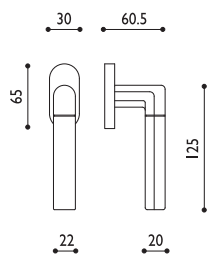

Ottone lucido + Ottone satinato
Polished brass + Satined brass

Cromo lucido + Cromo satinato
Polished chrome + Satined chrome

Conf.
Pz.

Maniglia con placca $\varnothing$ 8 x 90 Door handle with plate $\varnothing$ 8 x 90	COD.71 LS 105	COD.71 CC 105	1
Maniglia con placca $\varnothing$ 8 x 85 yale Door handle with plate $\varnothing$ 8 x 85	COD.71 LS 123	COD.71 CC 123	1
Maniglia con placca $\varnothing$ 8 x 70 Door handle with plate $\varnothing$ 8 x 70	COD.71 LS 102	COD.71 CC 102	1
Maniglia con rosetta e bocchetta Door handle with rosette and key hole	COD.71 LS 201	COD.71 CC 201	1
Maniglia con rosetta e bocchetta yale Door handle with rosette and key hole yale	COD.71 LS 202	COD.71 CC 202	1
Cremonese EZ Window handle EZ	COD.71 LS 302	COD.71 CC 302	2
Cremonese EZ+7 Window handle EZ+7	COD.71 LS 304	COD.71 CC 304	2
Martellina $\varnothing$ 7 Window handle $\varnothing$ 7	COD.71 LS 322	COD.71 CC 322	2
Maniglia per finestra DK $\varnothing$ 7 x 40 Window handle DK $\varnothing$ 7 x 40	COD.71 LS 357	COD.71 CC 357	2

Materiale: ottone

Material: brass

14