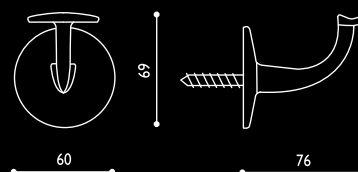

Dandy handrail support with screw

Supporto corrimano Dandy con 4 viti COD. 17 OL 876 COD. 17 CL 876 COD. 17 CS 876 COD. 17 OB 876 12

Dandy handrail support with visible 4 screw

Supporto corrimano GHIBLI tondo con vite COD. 11 OL 871 COD. 11 CL 871 COD. 11 CS 871 COD. 11 OB 871 12

Ghibli round handrail support with screw

Materiale: ottone

Material: brass

104

SUPPORTO CORRIMANO **DANDY**

SUPPORTO CORRIMANO **GHIBLI**