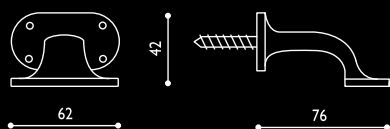

Ottone lucido
Polished brass

Cromo lucido
Polished chrome

Cromo satinato
Satined chrome

Ottone brunito
Burnished brass

Conf.
Pz.

Supporto corrimano Dandy con vite COD. 17 OL 875 COD. 17 CL 875 COD. 17 CS 875 COD. 17 OB 875 12

Dandy handrail support with screw

Supporto corrimano Dandy con 4 viti COD. 17 OL 876 COD. 17 CL 876 COD. 17 CS 876 COD. 17 OB 876 12

Dandy handrail support with visible 4 screw

Supporto corrimano GHIBLI tondo con vite COD. 11 OL 871 COD. 11 CL 871 COD. 11 CS 871 COD. 11 OB 871 12

Ghibli round handrail support with screw

Materiale: ottone

Material: brass

104